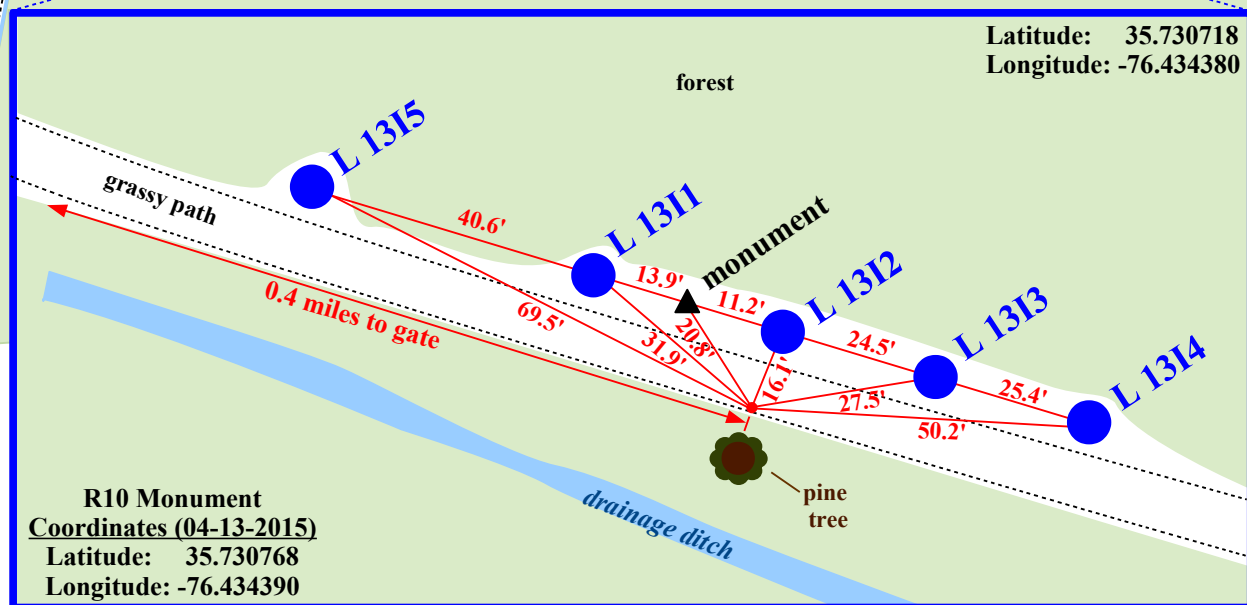

**Site Map (Page 1 of 2)**  
**North Carolina**  
**Monitoring Well Network**  
**Lake Phelps Site, L 13I**  
**Lake Phelps, Washington County, NC**

**NOTE:** This map is for informational purposes only. It does not authorize any party to enter onto any lands depicted herein.

**Lake Phelps**  
**Monitoring Station**  
**(5 wells)**  
**(detailed insert page 2)**

2000 ft

**Site Map (Page 2 of 2)**  
**North Carolina**  
**Monitoring Well Network**  
**Lake Phelps Site, L 131**  
**Lake Phelps, Washington County, NC**

**NOTE:** This map is for informational purposes only. It does not authorize any party to enter onto any lands depicted herein.

*Lake Phelps*

**Lake Phelps  
Monitoring  
Station  
(5 wells)**

Latitude: 35.730718  
Longitude: -76.434380

**R10 Monument**  
**Coordinates (04-13-2015)**  
Latitude: 35.730768  
Longitude: -76.434390

500 ft